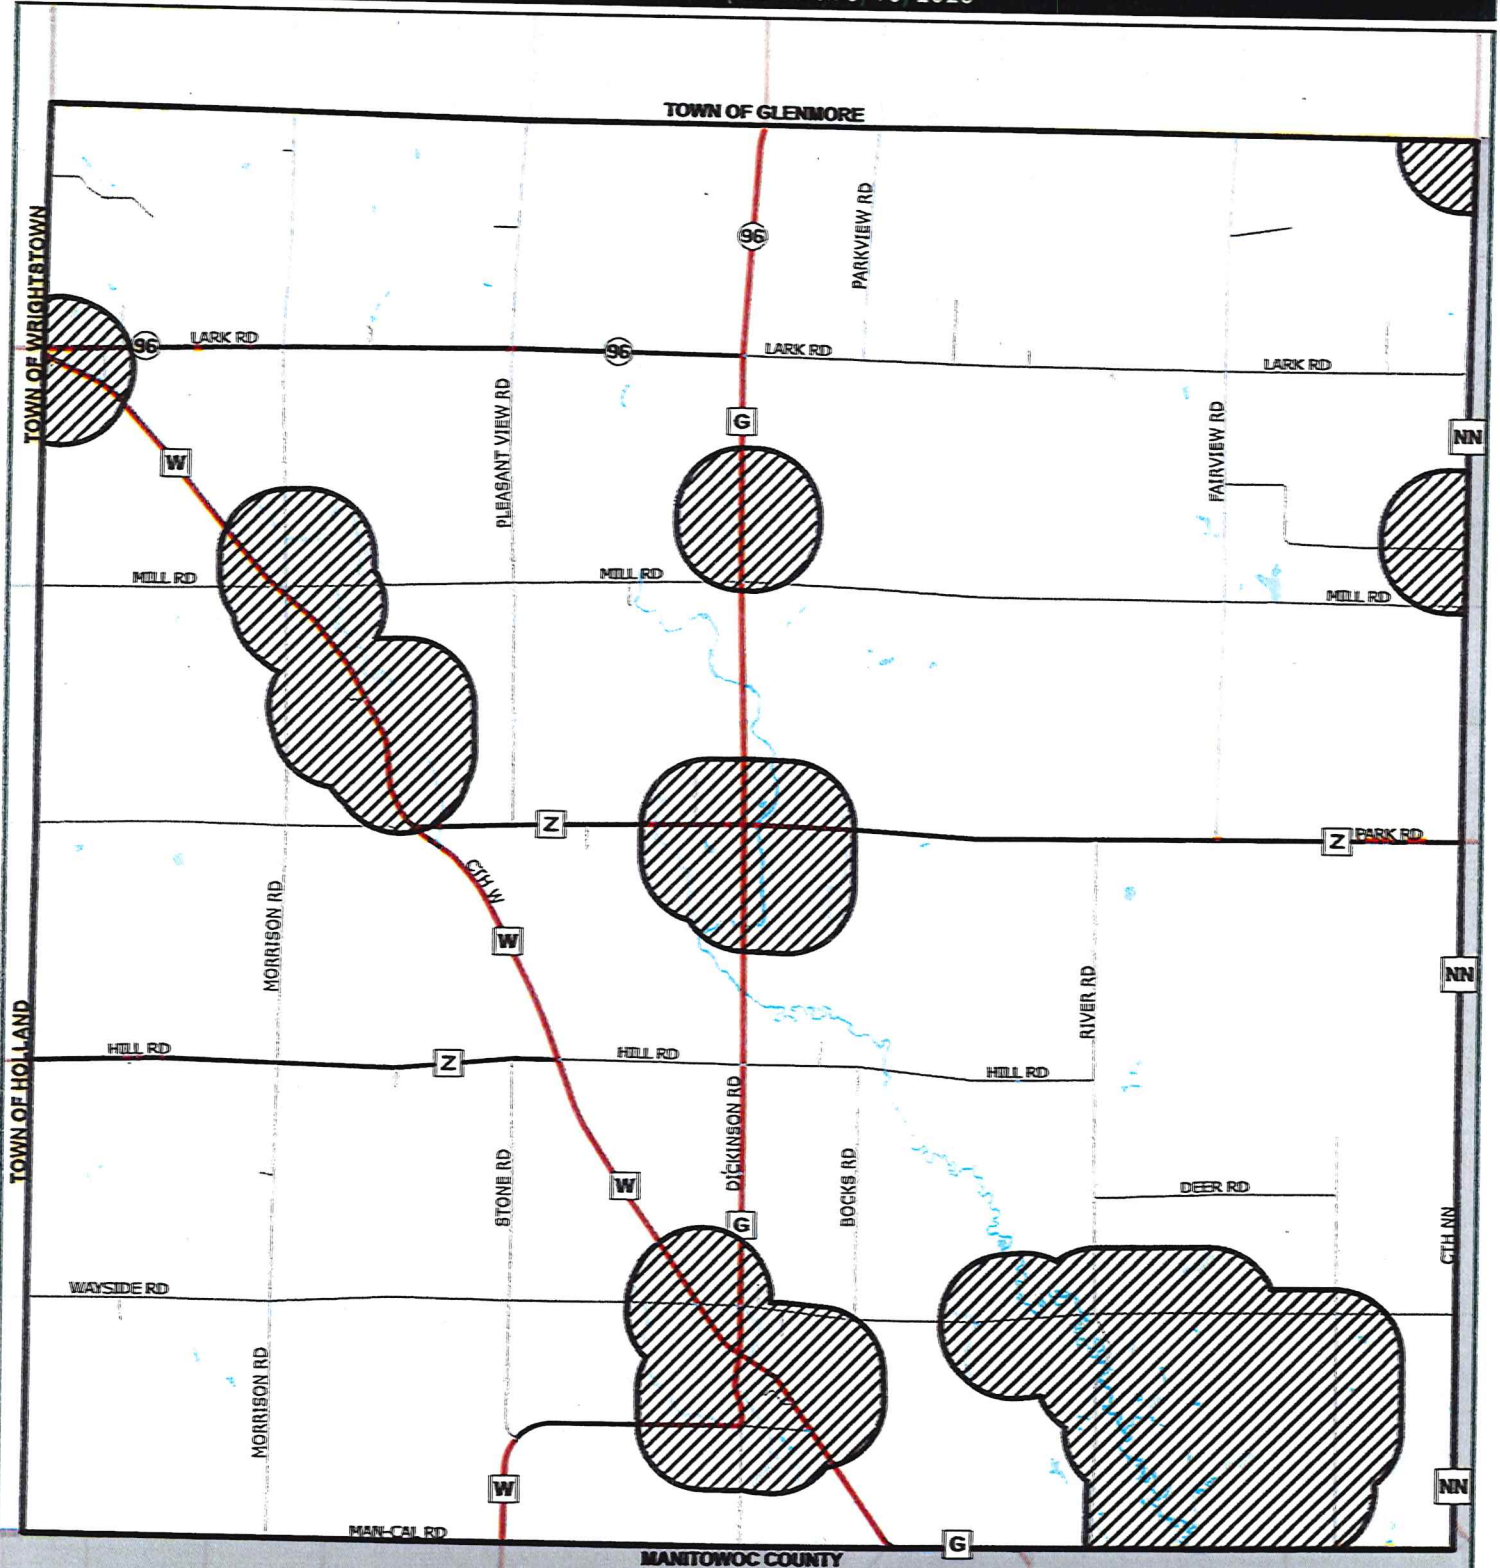

Town of Morrison Sex Offender Restricted Zones

Updated on 8/10/2023

Legend

1500-Foot Sex Offender Restricted Zone

0 1 2
Miles

Source: Brown County Planning Commission 8/2023

This is a compilation of records and data located in various Brown County offices and is to be used for reference purposes only. The map is controlled by the field measurements between the corners of the Public Land Survey System and the points are mapped from available records which may not precisely fit field conditions. Brown County is not responsible for any inaccuracies or unauthorized use of the information contained within. No warranties are implied.