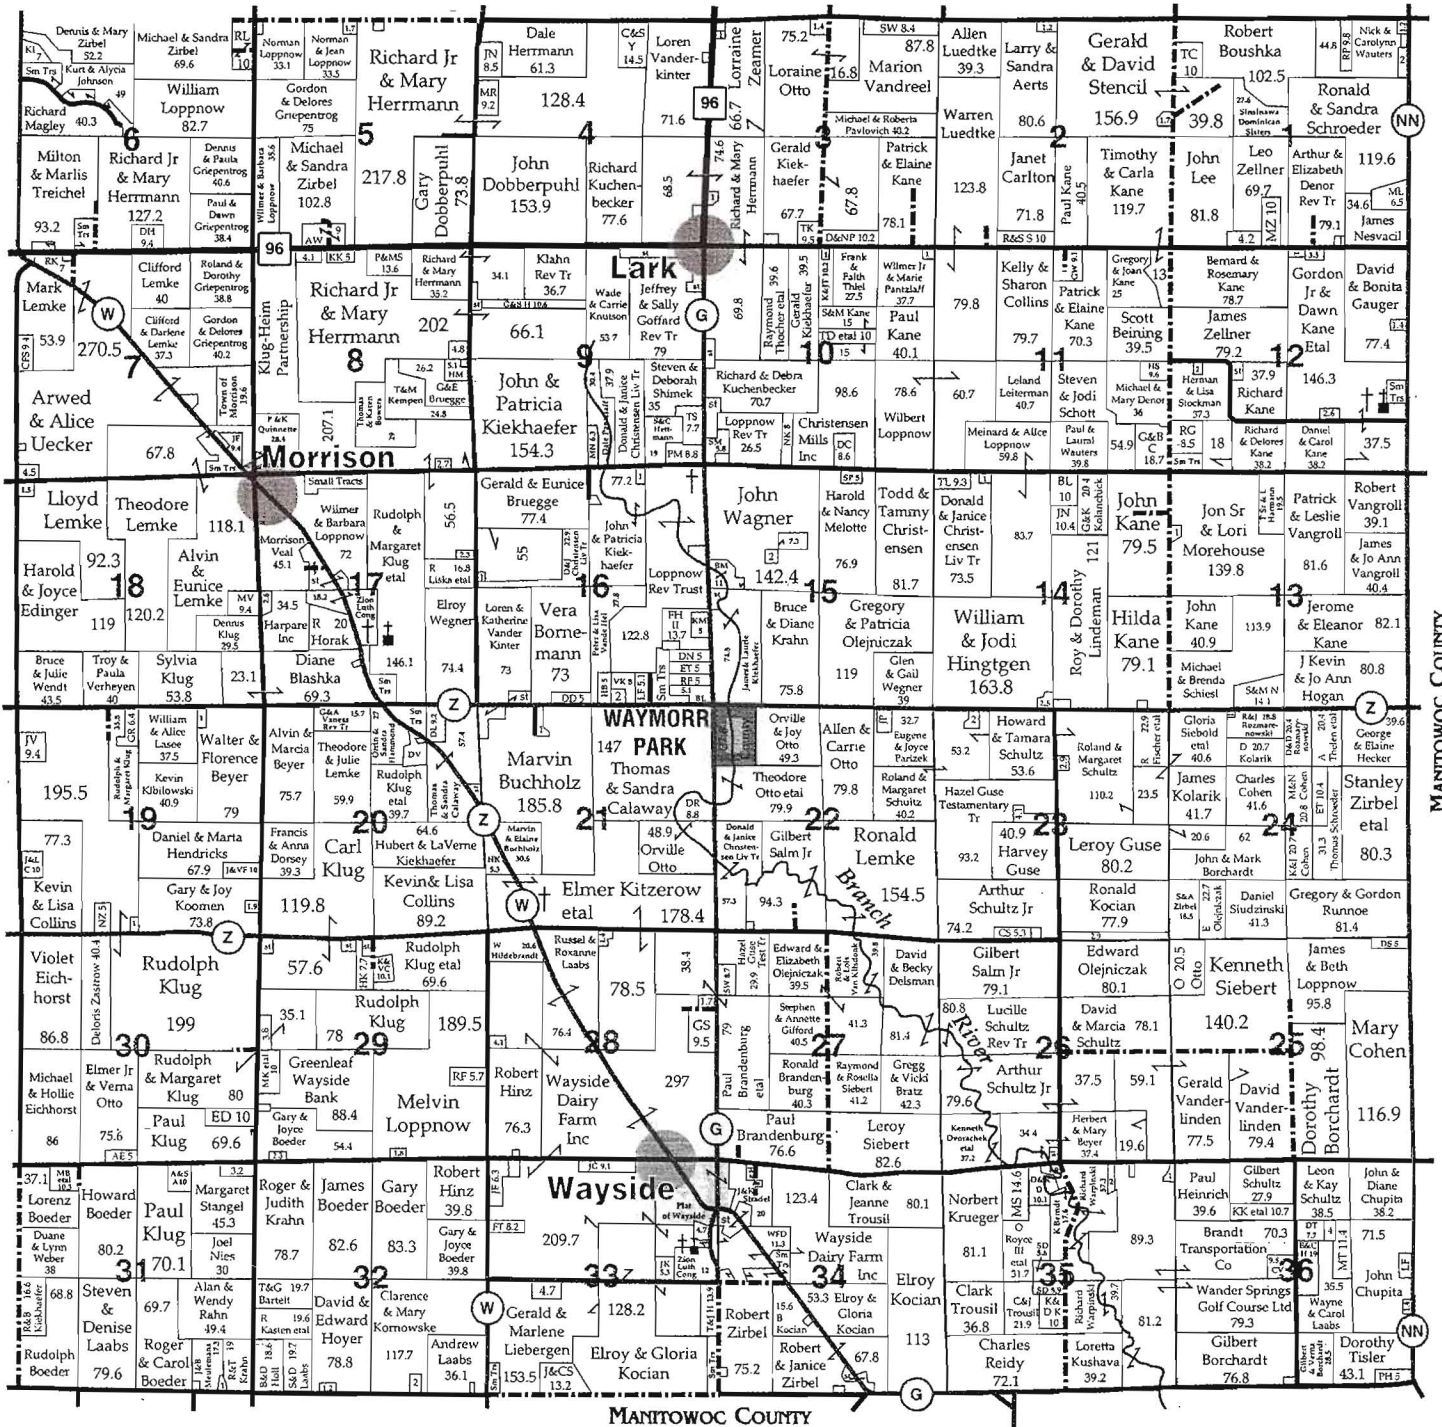

Morrison

T.21N. - R.21E.

MANITOWOC COUNTY

MANITOWOC COUNTY

Provided by:
Cloud Cartographics, Inc.
113 5th Avenue South
St. Cloud, MN 56301